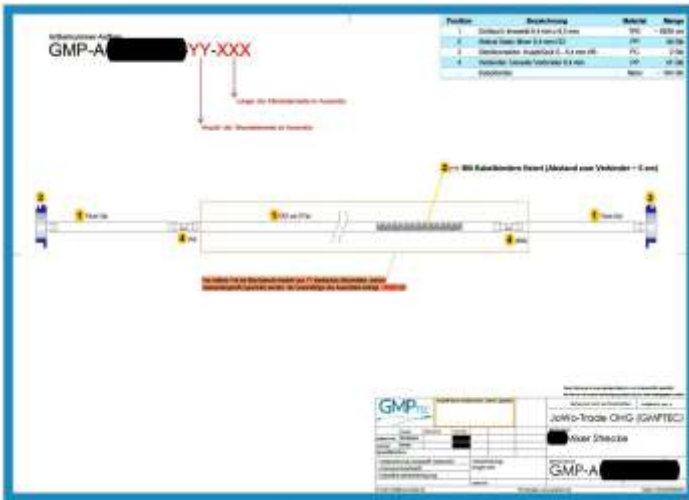

+ Dissipative PFA Tubing

+ Braided Silicone Tubing

+ Pump Tubing

+ Pump Tubing

+ Silicone Tubing

+ Pump Tubing

FILTRATION

+ Sterilitätstest Equipment

+ TFF Filtration

Static Mixer In-line Assembly

3D Bag Assemblies

- * Drawings available within 1-2 days
- * Drawings are free of charge
- * Quote available within 1-2 days after drawing approval