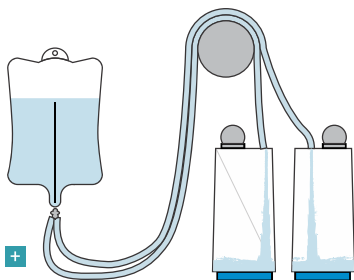

+ Dissipative PFA Tubing

+ Braided Silicone Tubing

+ Pump Tubing

+ Pump Tubing

+ Silicone Tubing

+ Pump Tubing

FILTRATION

+ Sterilitätstest Equipment

+ TFF Filtration

Static Mixer In-line Assembly

3D Bag Assemblies

- * Drawings available within 1-2 days
- * Drawings are free of charge
- * Quote available within 1-2 days after drawing approval