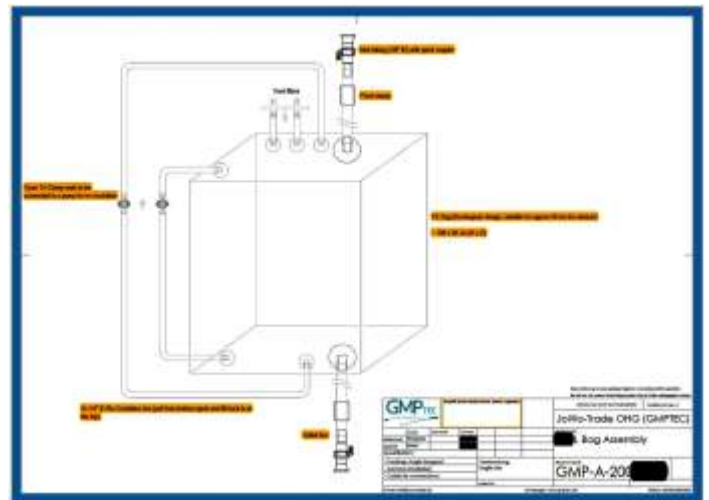

+ TFF Filtration

Static Mixer In-line Assembly

3D Bag Assemblies

- * Drawings available within 1-2 days
- * Drawings are free of charge
- * Quote available within 1-2 days after drawing approval