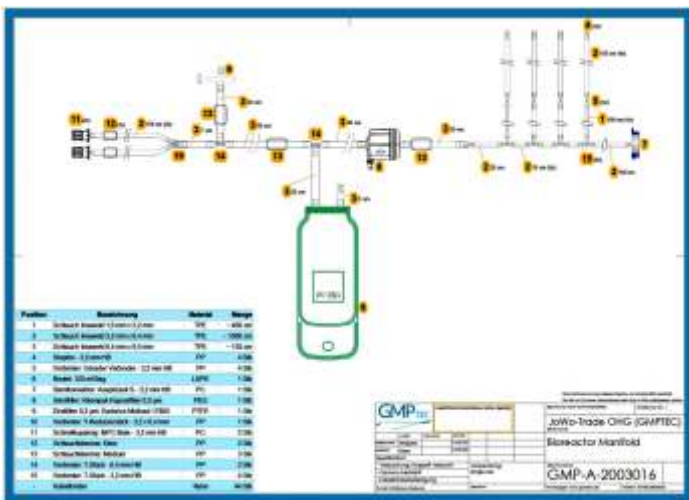

+ Dissipative PFA Tubing

+ Braided Silicone Tubing

+ Pump Tubing

+ Pump Tubing

+ Silicone Tubing

+ Pump Tubing

FILTRATION

+ Sterilitätstest Equipment

+ TFF Filtration

Static Mixer In-line Assembly

3D Bag Assemblies

- * Drawings available within 1-2 days
- * Drawings are free of charge
- * Quote available within 1-2 days after drawing approval