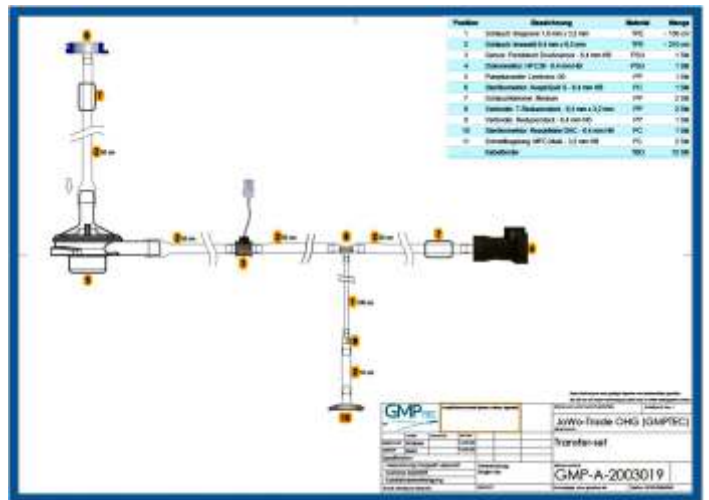

+ Dissipative PFA Tubing

+ Braided Silicone Tubing

+ Pump Tubing

+ Pump Tubing

+ Silicone Tubing

+ Pump Tubing

FILTRATION

+ Sterilitätstest Equipment

+ TFF Filtration

Static Mixer In-line Assembly

3D Bag Assemblies

- * Drawings available within 1-2 days
- * Drawings are free of charge
- * Quote available within 1-2 days after drawing approval